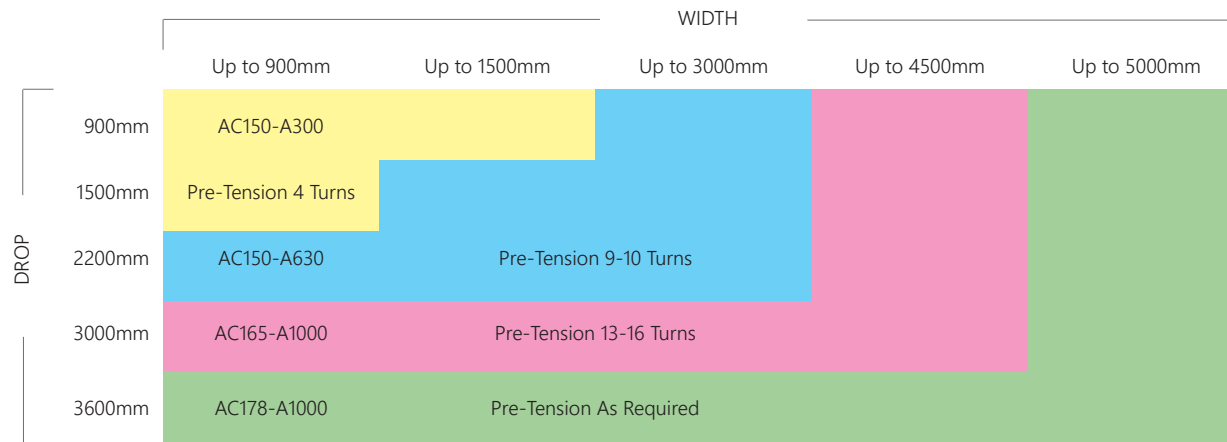

### AWNING SPRING CHART

AC150-A300	50MM SPRING ASSEMBLY 300MM
AC150-A630	50MM SPRING ASSEMBLY 630MM
AC165-A450	63.5MM SPRING ASSEMBLY 450MM
AC165-A1000	63.5MM SPRING ASSEMBLY 1000MM
AC178-A1000	78MM SPRING ASSEMBLY 1000MM

\*Please note this chart is only a guide for pre-tension of a spring